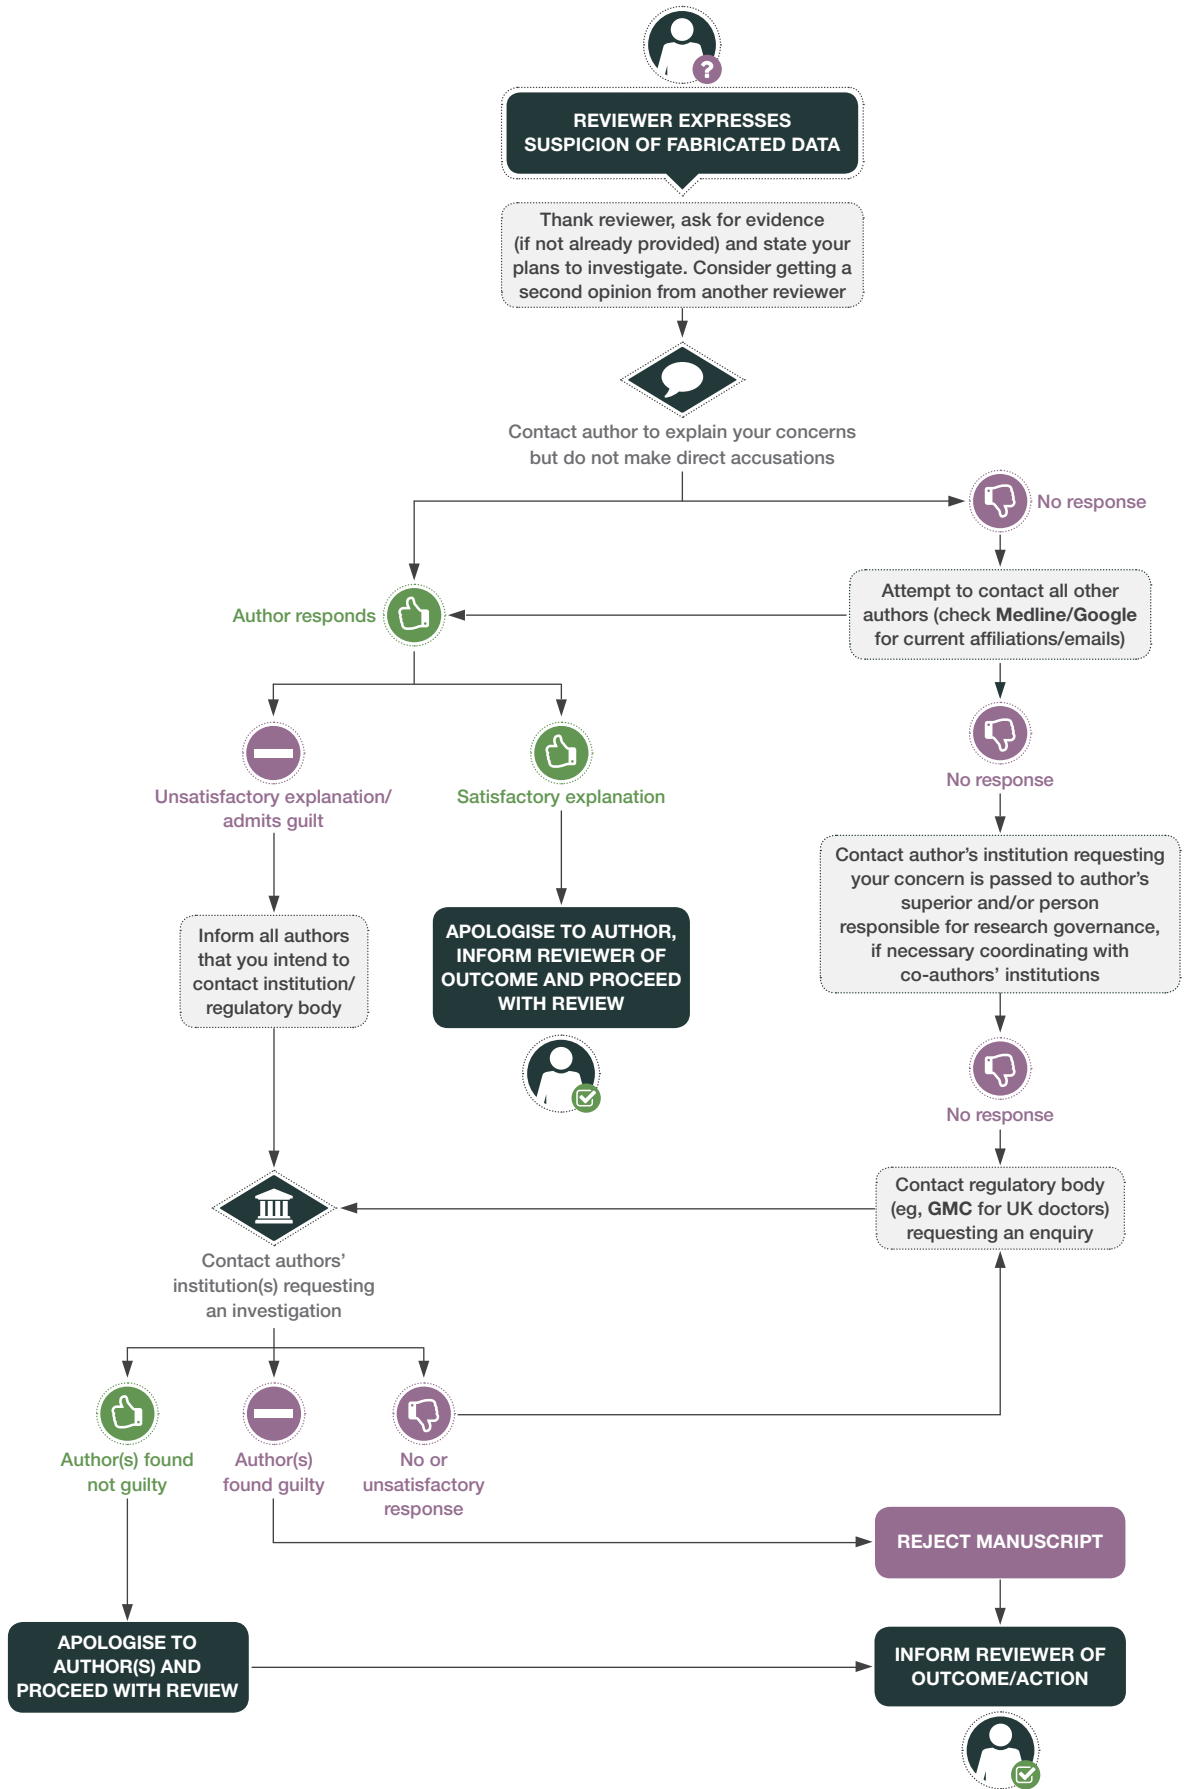

**FABRICATED DATA
IN A SUBMITTED MANUSCRIPT**

Cite this as:
COPE Council.
COPE Flowcharts and infographics – Fabricated data in a submitted manuscript – English.
<https://doi.org/10.24318/cope.2019.2.3>
©2021 Committee on Publication Ethics (CC BY-NC-ND 4.0)
publicationethics.org

Version 1: 2006.

DATA AND REPRODUCIBILITY